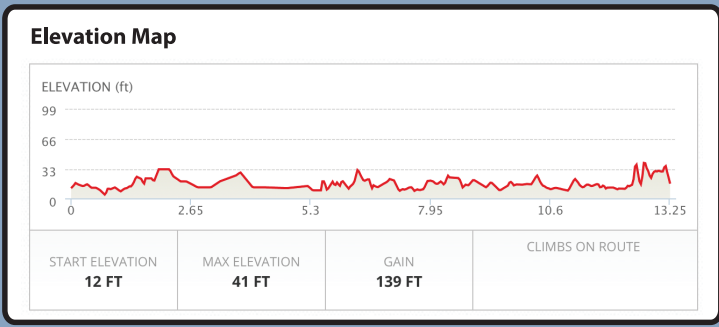

Galveston, Texas

MAP KEY

- MILE MARKER
- COURSE PATH
- BOA & TIARA STATION
- WATER STOP

Course map subject to change

Palm Beach At Moody Gardens

Galveston, Texas 5K Map

MAP KEY

- MILE MARKER
- COURSE PATH
- BOA & TIARA STATION
- WATER STOP

Course map subject to change