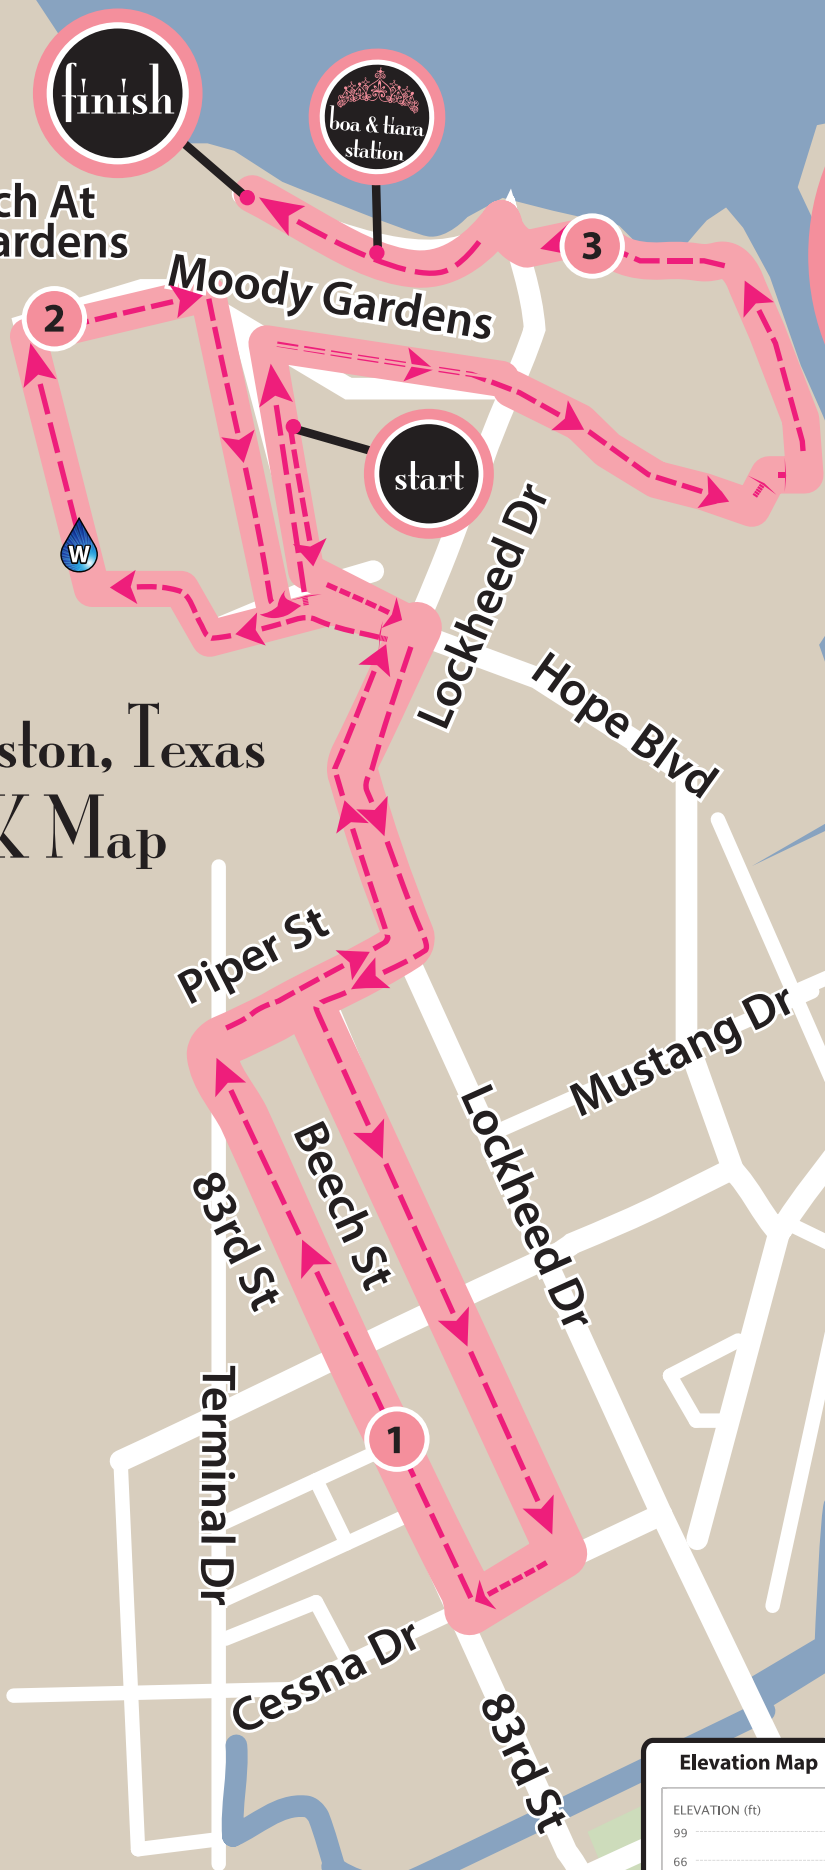

Galveston, Texas

MAP KEY

- MILE MARKER
- COURSE PATH
- BOA & TIARA STATION
- WATER STOP

Course map subject to change

Palm Beach At Moody Gardens

Galveston, Texas 5K Map

MAP KEY

- MILE MARKER
- COURSE PATH
- BOA & TIARA STATION
- WATER STOP

Course map subject to change